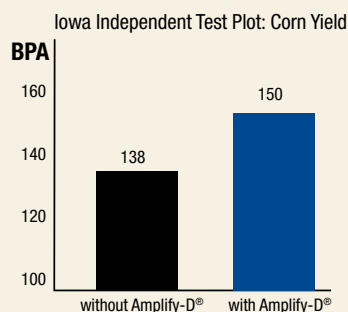

Amplify Helps Set the Stage for Higher Yields

Amplify has shown positive results on corn, milo, cotton, small grains, small seeded grasses and alfalfa. Faster seedling emergence equals a more uniform stand.

Performance Characteristics

- Enhances seedling vigor and stand establishment
- Potential to increase yields
- Will not interfere with pesticide performance
- Stabilizes seed microclimate
- Fuels fast seedling growth

Product Characteristics

- Effective on cotton, corn, alfalfa, small seeded grasses and small grains
- Provides additional adenosine monophosphate (AMP)
- Amplify-D provides supplemental micronutrients
- Compatible with most seed treatments
- Blue (Amplify-D) or green (Amplify-L) color makes treated seeds easily identifiable

Bigger Yields Mean Bigger Profits

In this independent Iowa study on no-till corn, Amplify-D – treated seed increased corn yield by 12 bushels per acre.

AgroVantage is part of the family of Conklin products designed to save fuel, energy, time and money so you can work smarter, live better. Opportunities are available to start your own Conklin business.

CONKLIN AgroVantage
SYSTEM

AG0120_001_0512_SellSheetAmplify
©2012 Conklin Company Inc. 074385